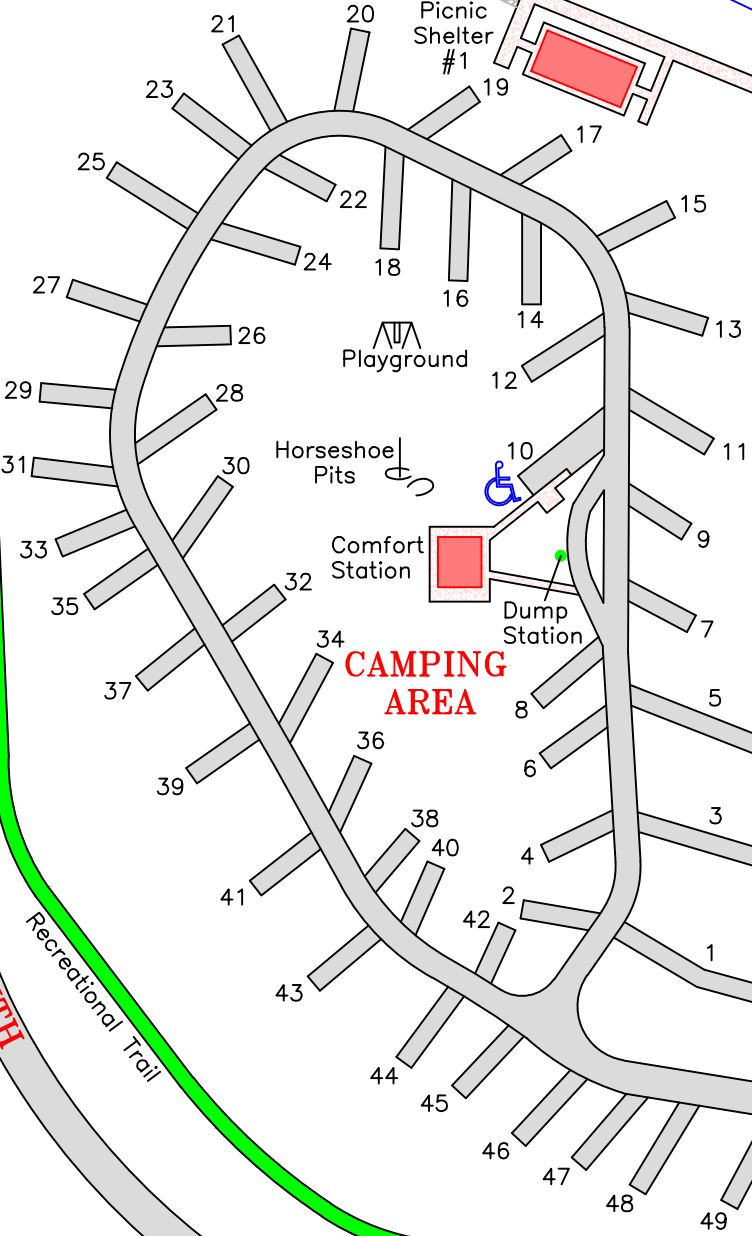

Stokes-Thomas Lake City Park Watertown, South Dakota

LAKE

KAMPESKA

Swimming Beach

LAKE

DRIVE

Parking

Beach Wall

Playground

Basketball Court

Parking

Parking

Boat Ramp and Dock

CAMPING AREA

Comfort Station

Dump Station

OFFICE

Residence & Maint.

Comfort Station

Picnic Shelter #2

PICNIC AREA

Picnic Shelter #3

Playground

Rest Room

Vault Toilet

Boat Ramp Parking

VETERANS' MEMORIAL

SOUTH

Recreational Trail

Recreational Trail

Recreational Trail